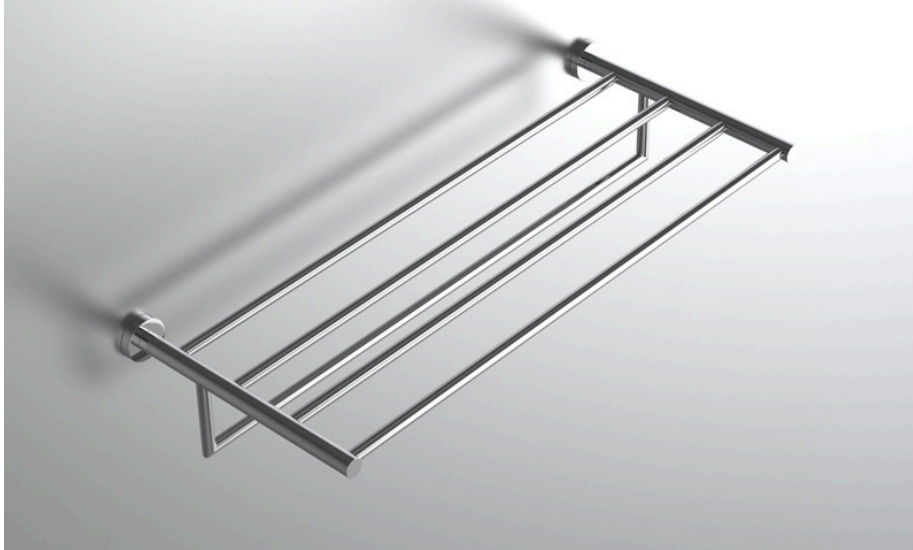

neelnox

LET
THERE
BE **DESIGN.**

FEATURES

- Premium 304 Grade Stainless Steel
- Solid Mount Construction
- Concealed Installation Hardware
- State of the art wall anchors included for installation on Dry wall or Tile.

COLLECTION AVIATOR

TOWEL RACK WITH BAR

Model	Product	Finishes Available
AVI-TRKB24	Towel Rack With Bar	Multiple finishes available. Over 23 finishes to choose from.

FINISHES			
	Polished (-P)	Antique Copper (-ACOP)	Polished Gold (-PGLD)
	Brushed (-B)	Polished Brass (-PBRS)	Brushed Copper (-BCOP)
	Brushed Gold (-BGLD)	Matte White (-WHT)	Brushed Rose Gold (-BRGD)
	Matte Black (-BLK)	Brushed Modern Bronze (-BMBRZ)	Brushed Black (-BRBLK)
	Oil Rubbed Bronze (-ORB)	Glossy White (-GWHT)	Polished Black (-PBLK)
	Brushed Brass (-BBRS)	Polished Rose Gold (-PRGD)	Antique Nickel (-ANKL)
	Brushed Bronze (-BBRZ)	Unlacquered Brass (-UBRS)	Black Nickel (-NKBL)
	Antique Brass (-ABRS)	Polished Nickel (-PNKL)	

Dimensions in inches

FRONT

TOP

SIDE

NOTE: Dimensions subject to change without notice.